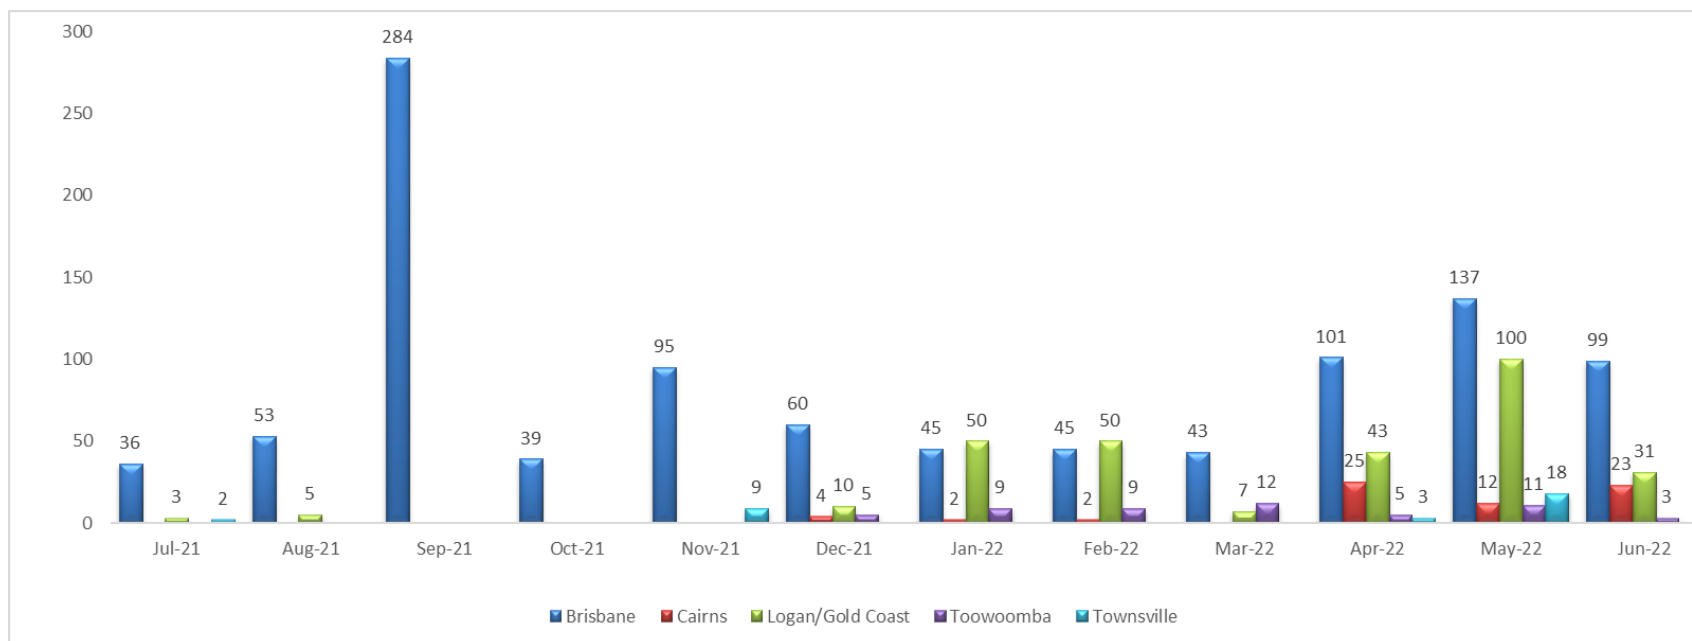

1. Statistical Information

Arrival Location	July 2021 New Arrival		August 2021 New Arrival		September 2021 New Arrival		October 2021 New Arrival		November 2021 New Arrival		December 2021 New Arrival		January 2022 New Arrival		February 2022 New Arrival		March 2022 New Arrival		April 2022 New Arrival		May 2022 New Arrival		June 2022 New Arrival		Total New Arrivals	
	Case	Clients	Case	Clients	Case	Clients	Case	Clients	Case	Clients	Case	Clients	Case	Clients	Case	Clients	Case	Clients	Case	Clients	Case	Clients	Case	Clients	Case	Clients
Brisbane	7	36	19	53	88	284	9	39	27	95	19	60	13	45	26	66	15	43	32	101	53	137	37	99	345	1058
Cairns	0	0	0	0	0	0	0	0	0	0	1	4	2	2	0	0	0	0	10	25	8	12	8	23	29	66
Logan/Gold Coast	2	3	2	5	0	0	0	0	0	0	5	10	15	50	2	5	4	7	11	43	30	100	13	31	84	254
Toowoomba	0	0	0	0	0	0	0	0	0	0	2	5	3	9	0	0	4	12	2	5	3	11	1	3	15	45
Townsville	1	2	0	0	0	0	0	0	4	9	0	0	0	0	0	0	0	0	1	3	7	18	0	0	13	32
Total	10	41	21	58	88	284	9	39	31	104	27	79	33	106	28	71	23	62	56	177	101	278	59	156	486	1455

* New Arrivals only. (Excludes Transfer In, Transit only clients)

2. Total clients by gender

	July 2021 New Arrival		August 2021 New Arrival		September 2021 New Arrival			October 2021 New Arrival		November 2021 New Arrival		December 2021 New Arrival		January 2022 New Arrival		February 2022 New Arrival		March 2022 New Arrival		April 2022 New Arrival		May 2022 New Arrival		June 2022 New Arrival		Total (%)	
	Female	Male	Female	Male	Female	Male	not state	Female	Male	Female	Male	Female	Male	Female	Male	Female	Male	Female	Male	Female	Male	Female	Male	Female	Male	Female	Male
Brisbane	18	18	26	27	149	134	1	19	20	36	59	31	29	27	18	33	33	23	20	54	47	81	56	60	39	52.6%	47.4%
Cairns	0	0	0	0	0	0	0	0	0	0	0	3	1	2	0	0	0	0	17	8	10	2	12	11	66.7%	33.3%	
Logan/Gold Coast	2	1	2	3	0	0	0	0	0	0	0	6	4	27	23	4	1	5	2	25	18	58	42	15	16	56.7%	43.3%
Toowoomba	0	0	0	0	0	0	0	0	0	0	0	3	2	5	4	0	0	8	4	2	3	8	3	1	2	60.0%	40.0%
Townsville	1	1	0	0	0	0	0	0	0	6	3	0	0	0	0	0	0	0	0	2	1	7	11	0	0	50.0%	50.0%