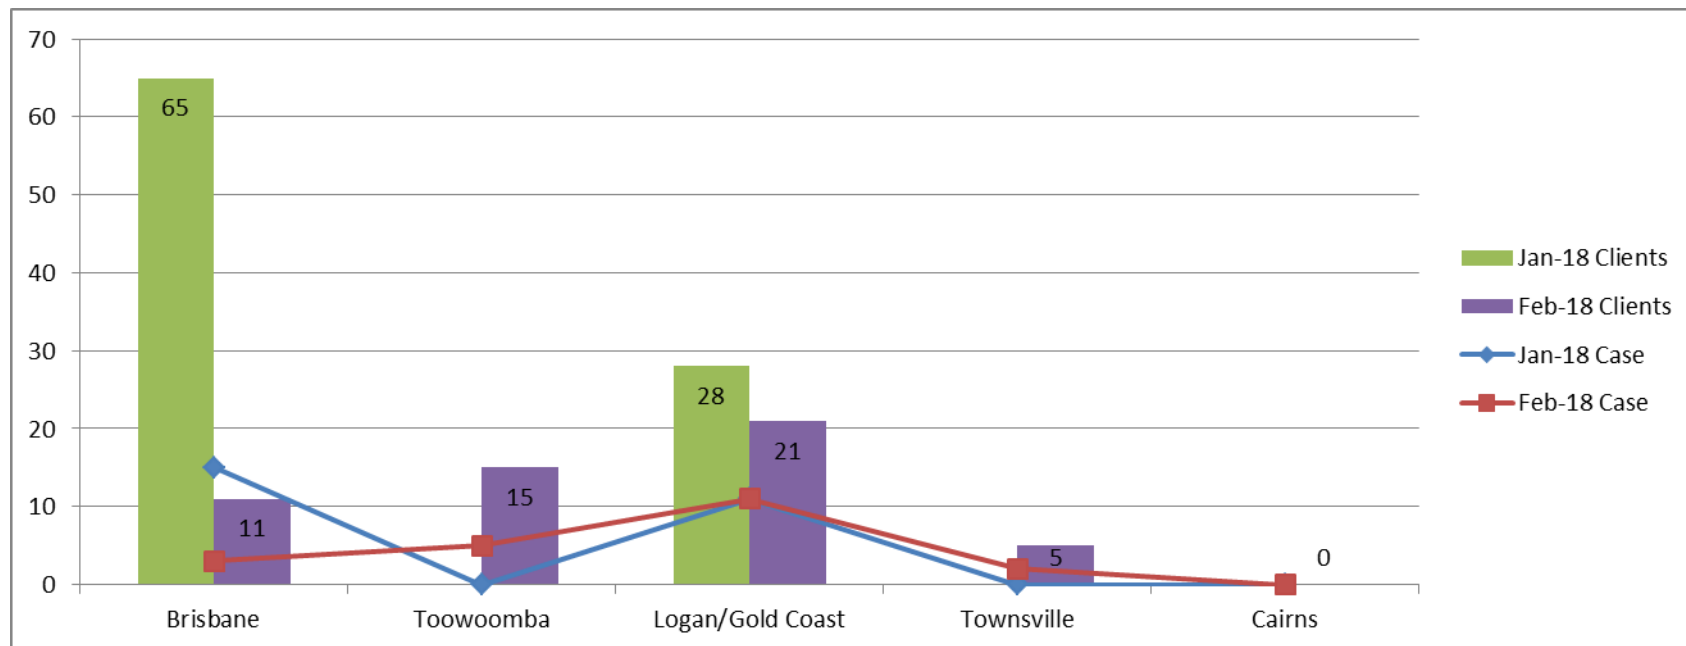

Shaping a better future for all

Humanitarian Settlement Program

Arrivals Report

January 2018

www.mdaltd.org.au

#CREATEWELCOME   

Contents

1. Statistical Information.....	2
2. Total clients by gender.....	3
3. Total cases by band size.....	4
4. Total clients by age range.....	5
5. Total clients by Citizenship, Ethnicity.....	6

I. Statistical Information

	January 2018 New Arrivals		February 2018 Potential Arrivals (as of 12/02/2018 2.30pm)	
	Case	Clients	Case	Clients
Brisbane	15	65	3	11
Toowoomba	0	0	5	24
Logan/Gold Coast	11	28	11	21
Townsville	0	0	2	5
Cairns	0	0	0	0

(cases)
(clients)
(cases)
(clients)

* New Arrivals. Excludes New born, Transfer In, Transit only clients

2. Total clients by gender

	January 2018 New Arrivals		February 2018 Potential Arrivals (as of 12/02/2018 2.30pm)	
	Female	Male	Female	Male
Brisbane	31	34	6	5
Toowoomba	0	0	13	11
Logan/Gold Coast	15	13	14	7
Townsville	0	0	3	2
Cairns	0	0	0	0
	(cases)	(clients)	(cases)	(clients)